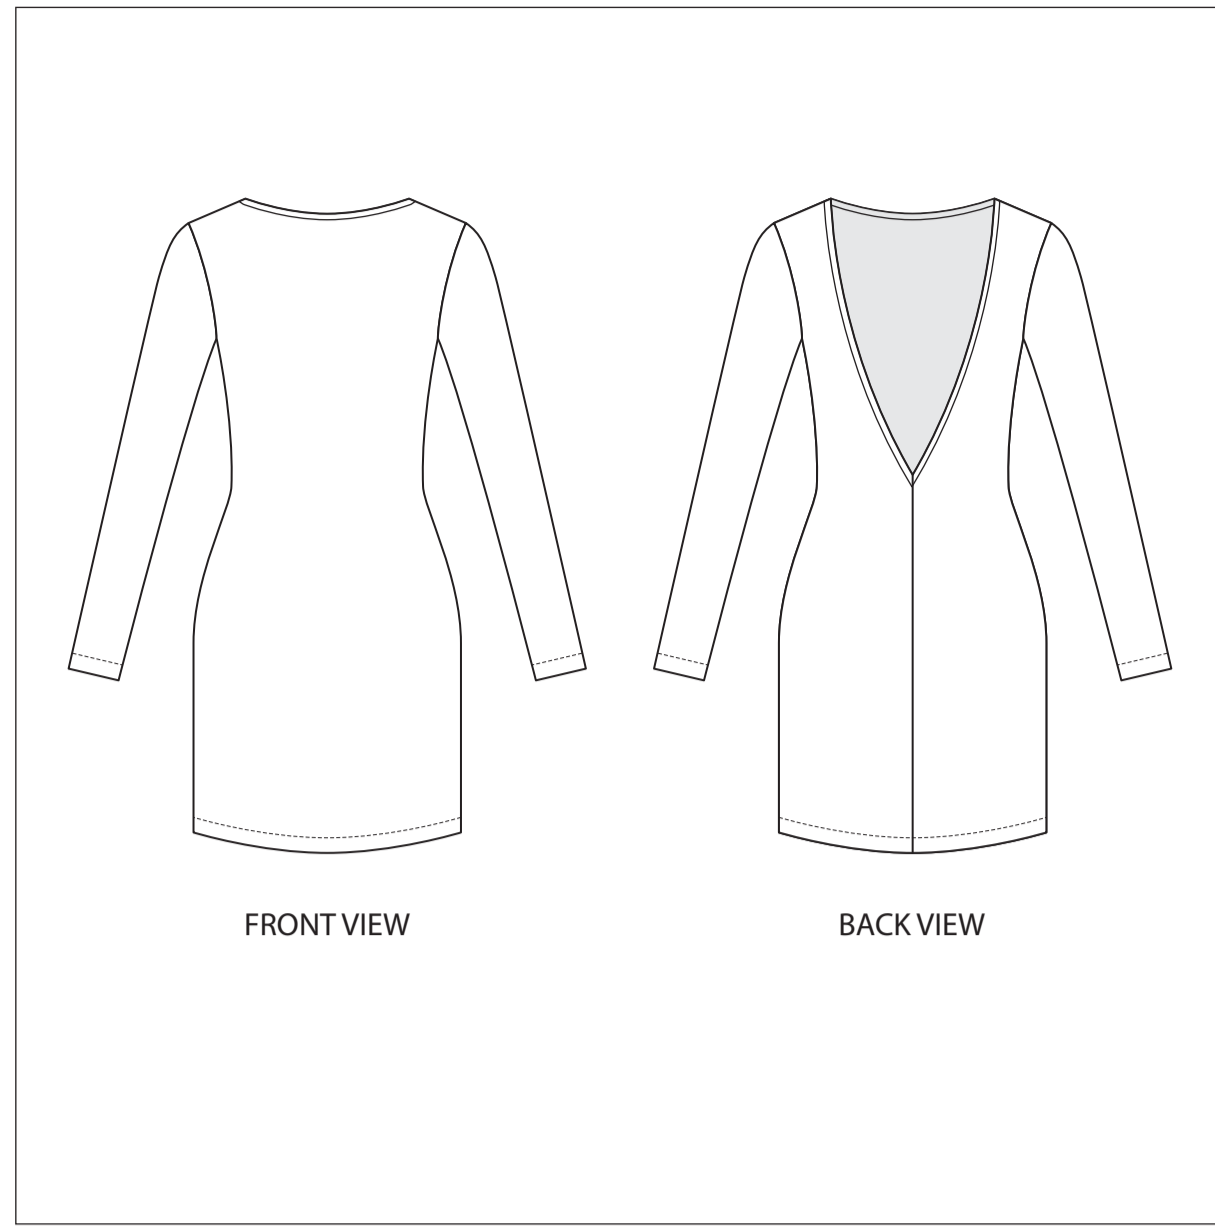

Dress

- Size 32 - - - - -
- Size 34 ······
- Size 36 - - - - -
- Size 38 - - - - -
- Size 40 - - - - -
- Size 42 - - - - -
- Size 44 ————

5 x 5 cm
Square
Print and
Measure this
Square to Ensure
Proper Sizing

Dress

5 x 5 cm
Square
Print and
Measure this
Square to Ensure
Proper Sizing

- Size 32 - - - - -
- Size 34 ·····
- Size 36 - - - - -
- Size 38 - - - - -
- Size 40 - - - - -
- Size 42 - - - - -
- Size 44 ———

DRESS Neckband CUT 1 on fold