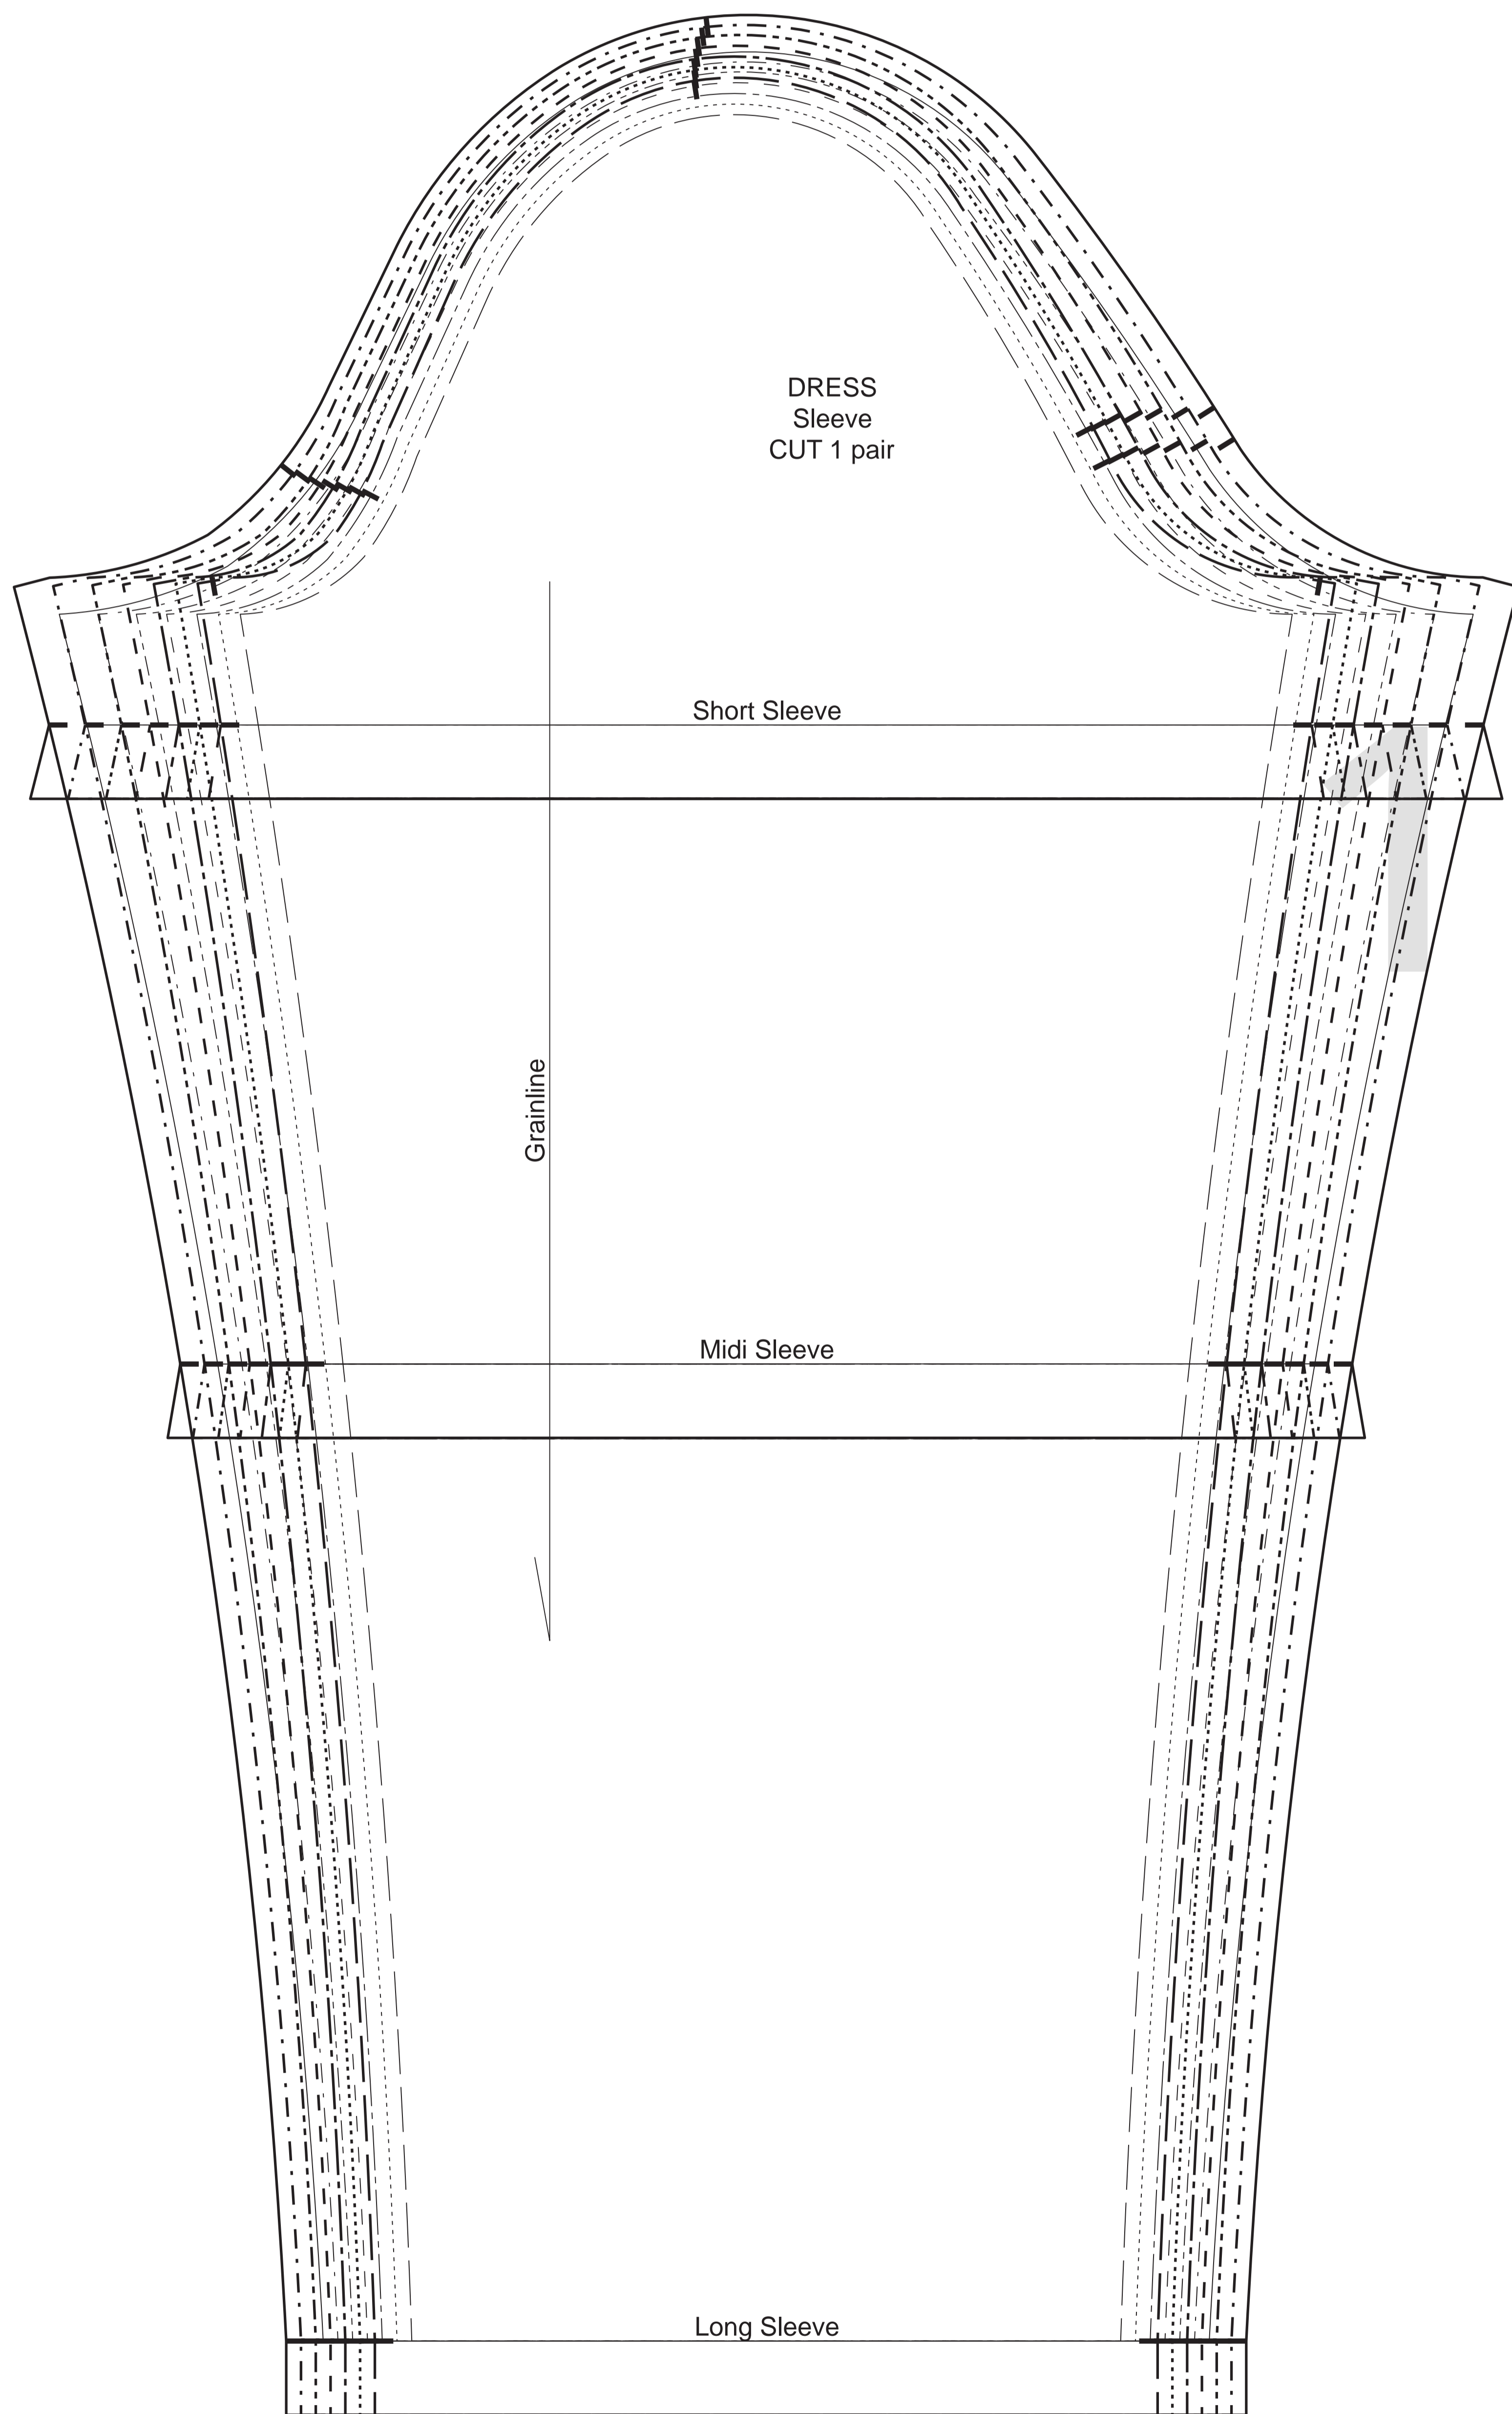

Dress

- Size 32 - - - - -
- Size 34 ······
- Size 36 - - - - -
- Size 38 - - - - -
- Size 40 - - - - -
- Size 42 - - - - -
- Size 44 ————

5 x 5 cm
Square
Print and
Measure this
Square to Ensure
Proper Sizing

Dress

5 x 5 cm
Square
Print and
Measure this
Square to Ensure
Proper Sizing

- Size 32 - - - - -
- Size 34 ·····
- Size 36 - - - - -
- Size 38 - - - - -
- Size 40 - - - - -
- Size 42 - - - - -
- Size 44 ———

DRESS Neckband CUT 1 on fold